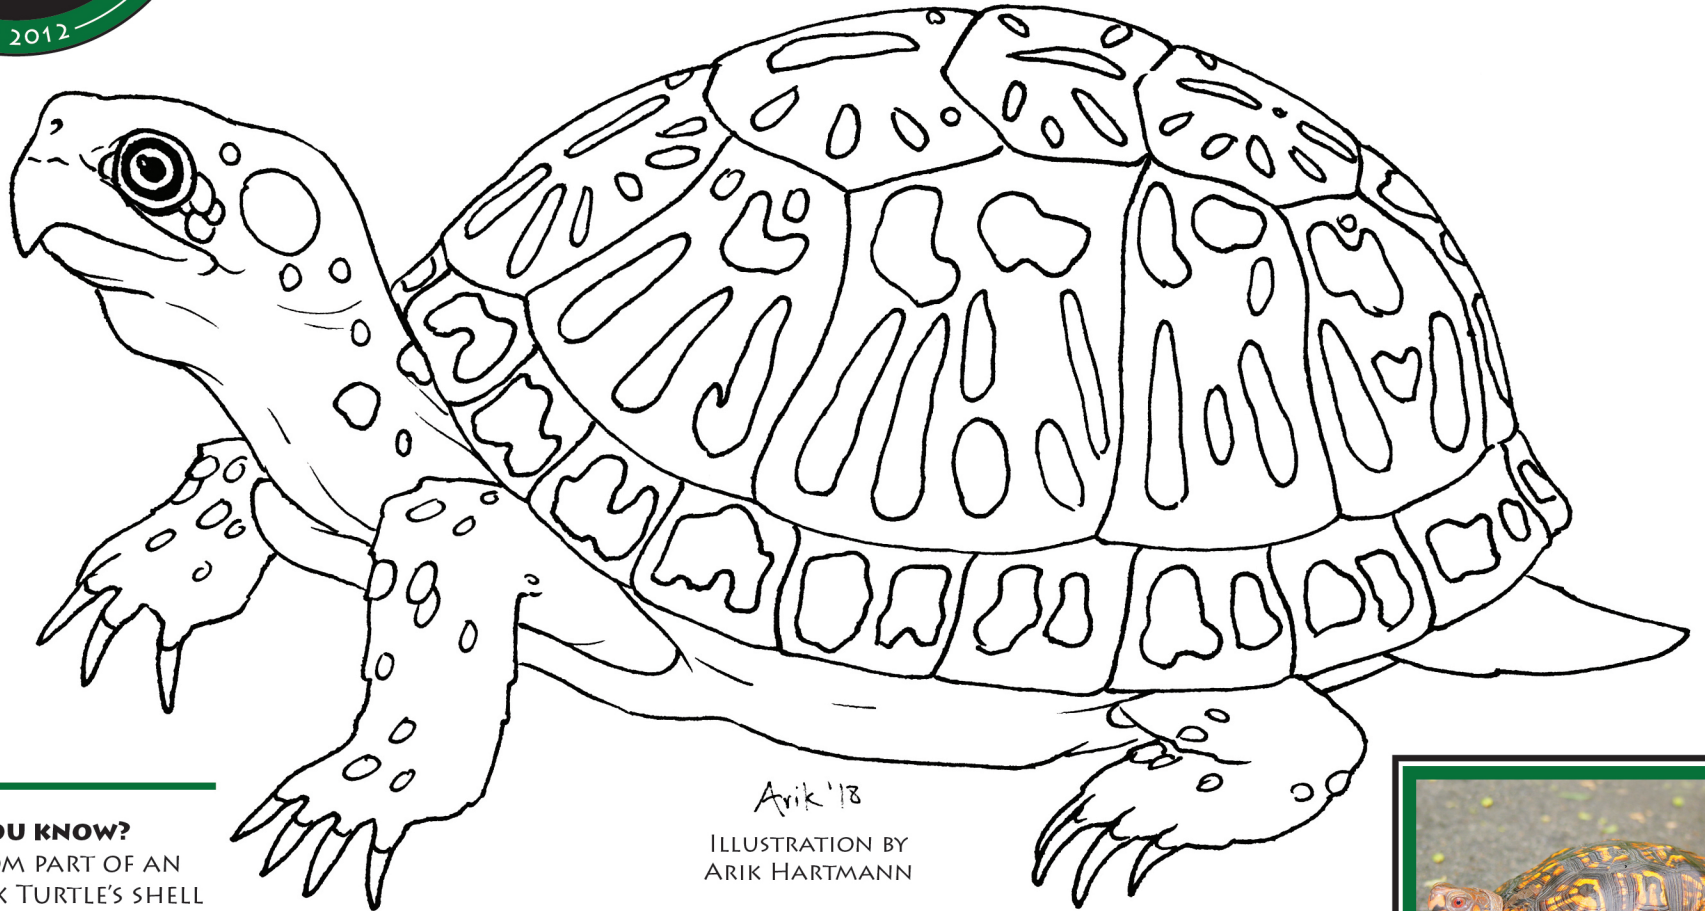

# EASTERN BOX TURTLE

**DID YOU KNOW?**  
EASTERN BOX TURTLES  
LIVE THEIR ENTIRE LIVES  
OF FIFTY YEARS OR MORE  
IN A VERY SMALL AREA  
THAT THEY KNOW VERY WELL.

Arik '18

ILLUSTRATION BY  
ARIK HARTMANN

**DID YOU KNOW?**

THE BOTTOM PART OF AN EASTERN BOX TURTLE'S SHELL (PLASTRON) HAS TWO HINGES WHICH CAN CLOSE TIGHTLY AGAINST THE TOP PART OF THE SHELL (CARAPACE), PROTECTING THE BODY FROM PREDATORS.